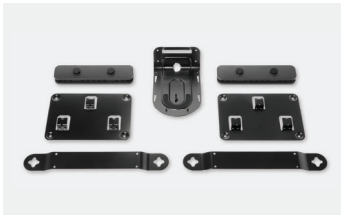

FOR ALL PC-BASED SOLUTIONS

MINI PC
Small footprint compute of choice from a variety of partners.

PC MOUNT
Secure PC and cables to walls and beneath tables with integrated cable retention.

FOR ALL LARGE ROOM SOLUTIONS

RALLY MOUNTING KIT (FOR RALLY PLUS)
Position Rally Camera on the wall or near the ceiling. Low profile speaker brackets provide a “floating” appearance.

RALLY MIC POD HUB
Customize mic placement for your table shape. Rally Mic Pod Hub is optional for the small and medium room configurations..