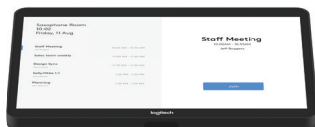

LOGITECH TAP

Touch controller for workplace collaboration

Responsive 10.1" touch screen

Fan-free for silent operation

Commercial-grade cabling and cable management

Ultrasonic emitter and HDMI input support both wireless and wired content sharing